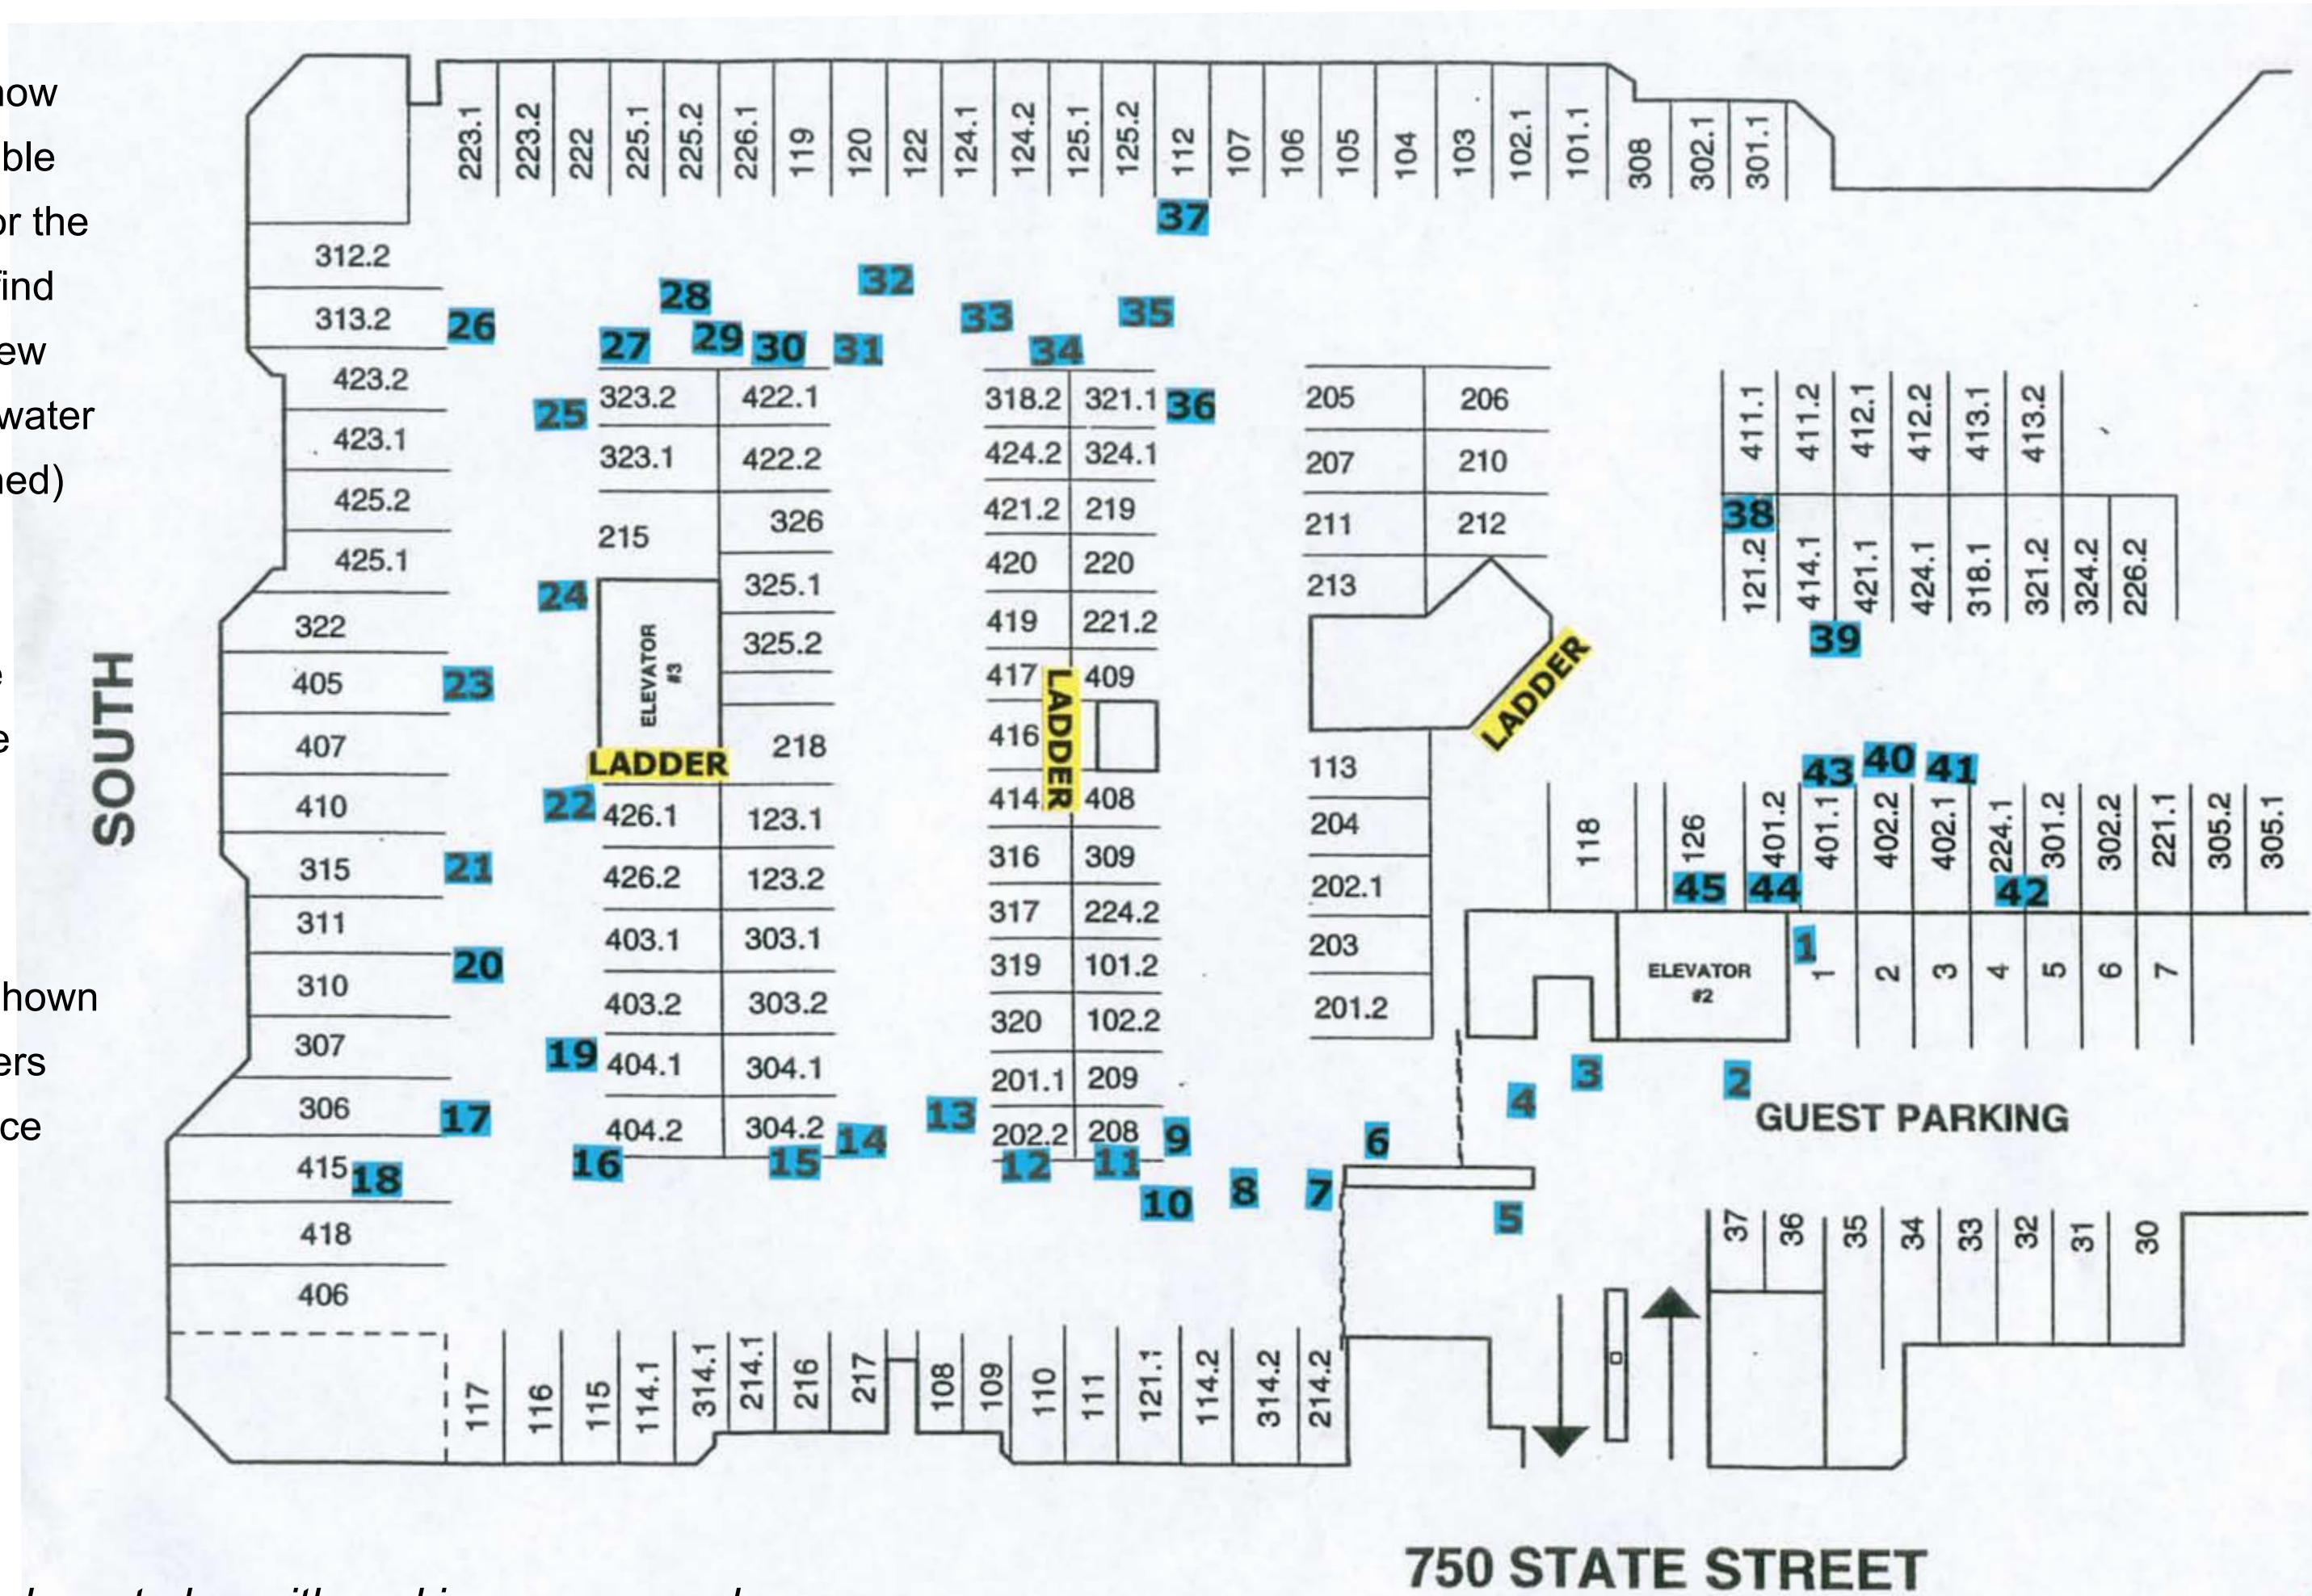

# Location Map for Potable Water Shut-off Valves

The **BLUE** numbers show the location of the potable water shut-off valves for the residential stacks. To find your stack, please review the information on the water shut-off legend. (attached)

Ladders are placed in several locations in the parking garage and are shown on the map as:

**LADDER**

Unit numbers are not shown on this map. All numbers shown are parking space numbers.

Garage layout plan with parking space numbers