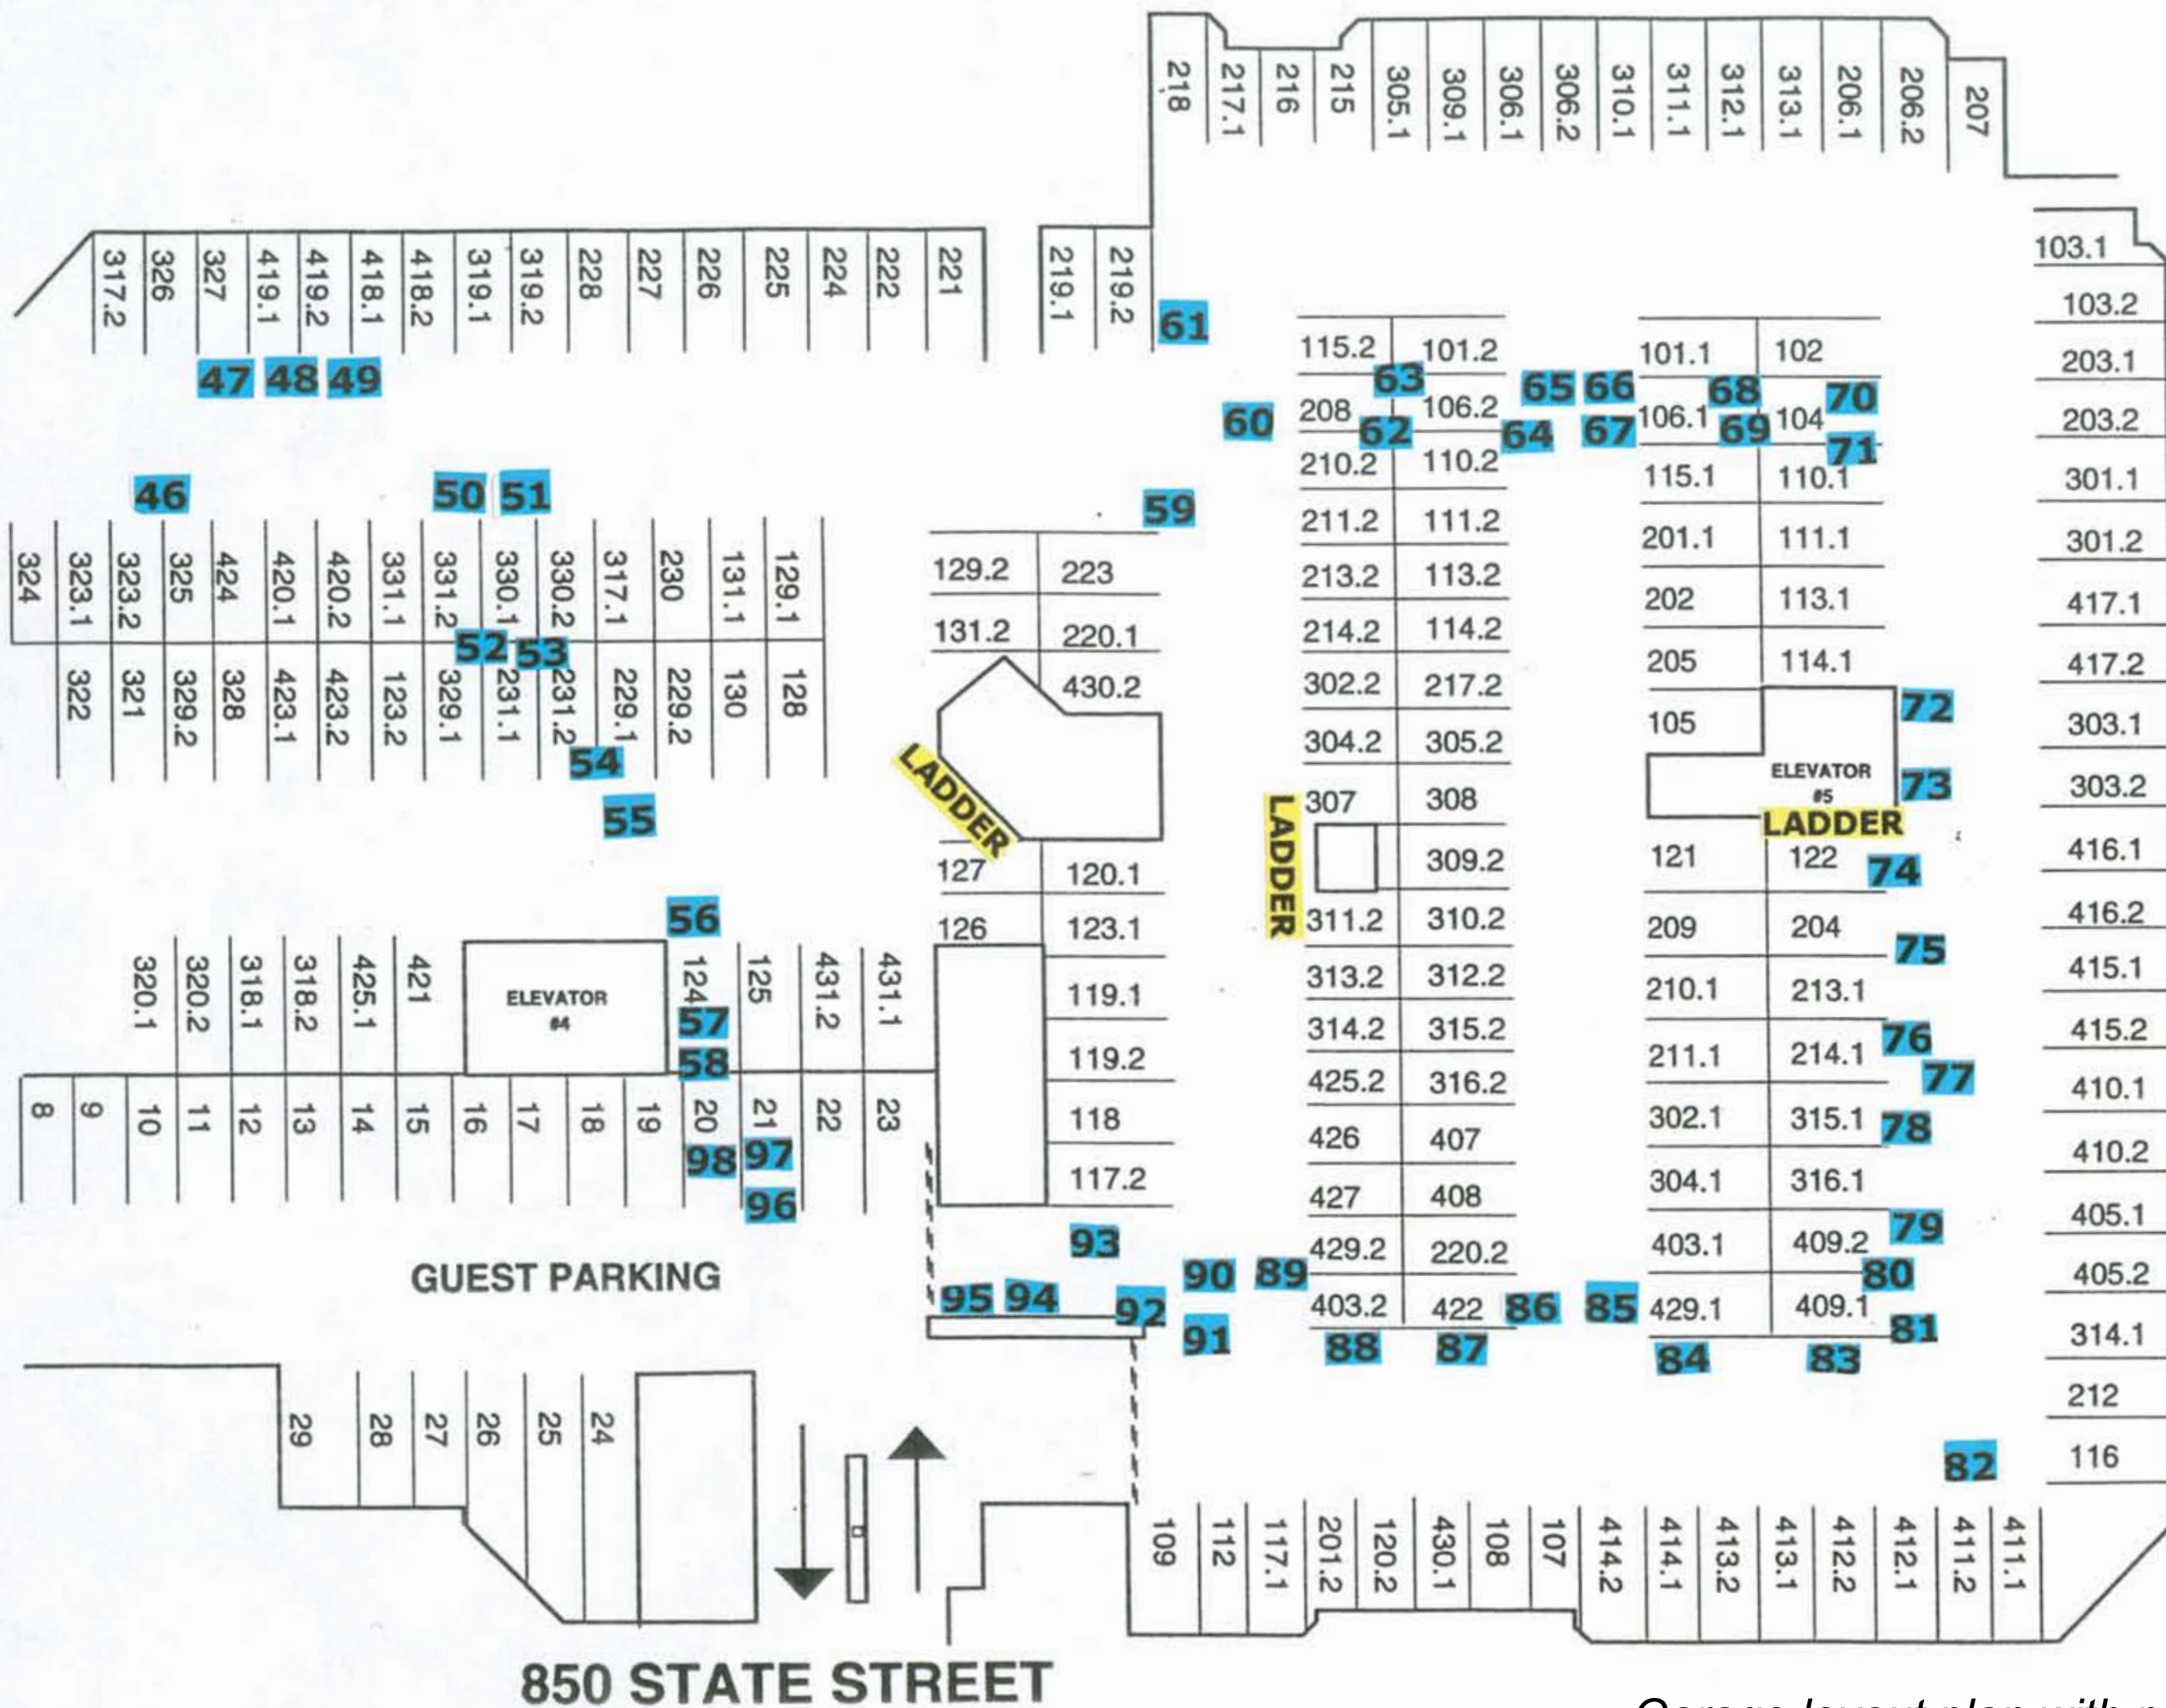

# Location Map for Potable Water Shut-off Valves

The **BLUE** numbers show the location of the potable water shut-off valves for the residential stacks. To find your stack, please review the information on the water shut-off legend. (attached)

Ladders are placed in several locations in the parking garage and are shown on the map as:

**LADDER**

Unit numbers are not shown on this map. All numbers shown are parking space numbers.

Garage layout plan with parking space numbers